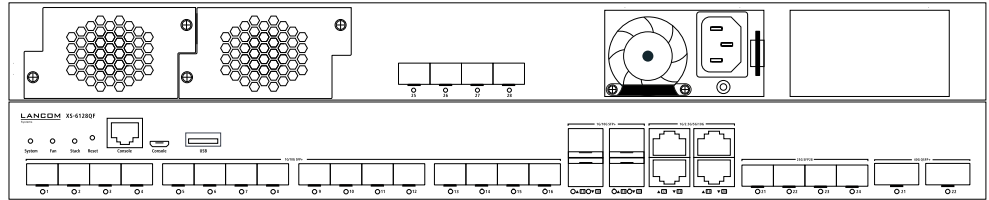

SWITCHES

LANCOM XS-6128QF