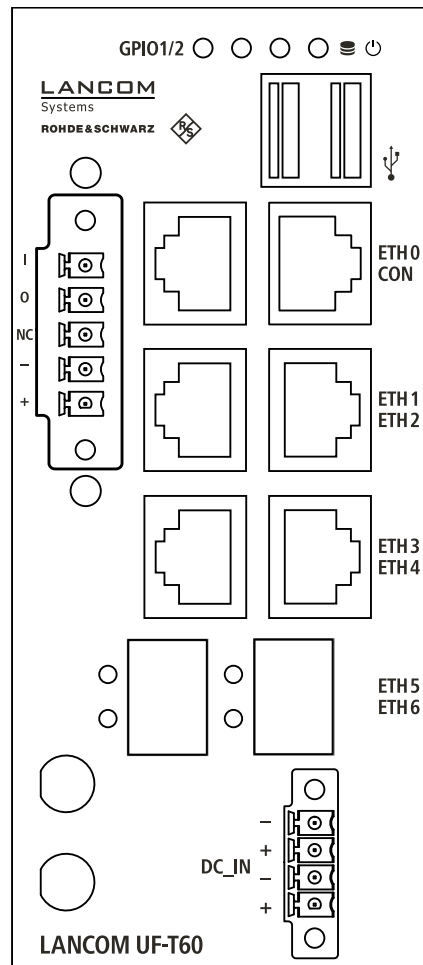

## SECURITY

LANCOM R&S®Unified Firewall UF-60

LANCOM R&S®Unified Firewall UF-60 LTE

LANCOM R&S®Unified Firewall UF-T60

# ROUTER VPN & VoIP

LANCOM 1926VAG-5G

LANCOM 1926VAG-4G

LANCOM 1926VAG

LANCOM 1900EF-5G

LANCOM 1900EF