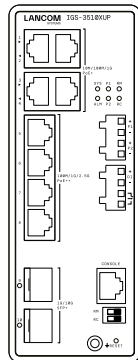

## WLAN-CONTROLLER

LANCOM WLC-2000

LANCOM WLC-60

# SWITCHES

LANCOM XS-6128QF

LANCOM XS-5116QF

LANCOM XS-5110F

LANCOM IGS-3510XUP