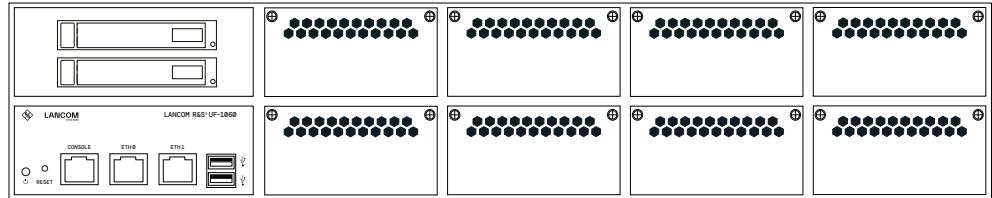

SECURITY

NEU

LANCOM R&S®Unified Firewall UF-1060 (NEU)